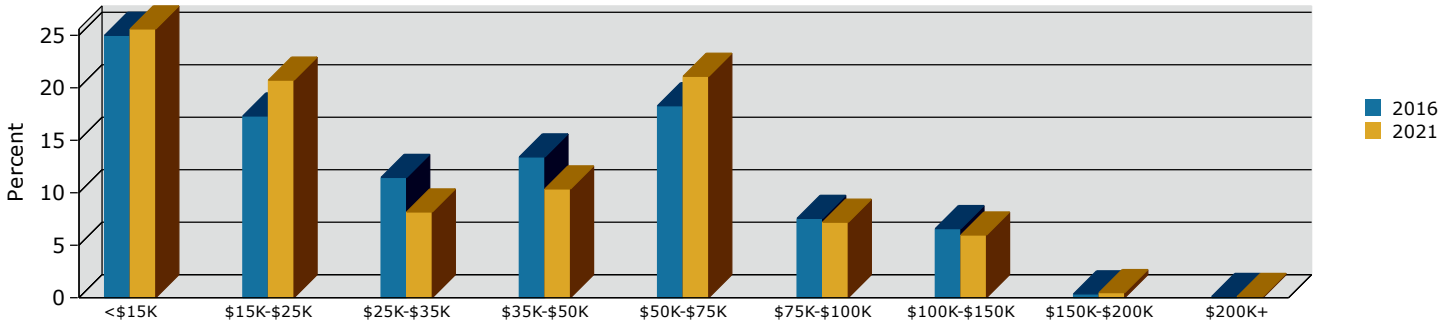

2016 Population by Race

2016 Population by Age

Households

2016 Home Value

2016-2021 Annual Growth Rate

Household Income

Source: U.S. Census Bureau, Census 2010 Summary File 1. Esri forecasts for 2016 and 2021.