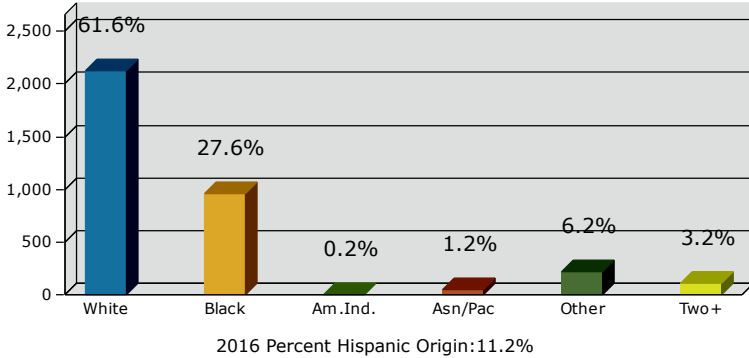

2016 Population by Race

2016 Population by Age

Households

2016 Home Value

2016-2021 Annual Growth Rate

Household Income

Source: U.S. Census Bureau, Census 2010 Summary File 1. Esri forecasts for 2016 and 2021.