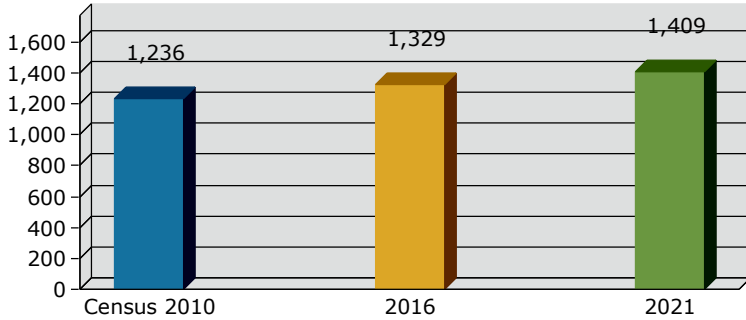

2016 Population by Race

2016 Population by Age

Households

2016 Home Value

2016-2021 Annual Growth Rate

Household Income

Source: U.S. Census Bureau, Census 2010 Summary File 1. Esri forecasts for 2016 and 2021.