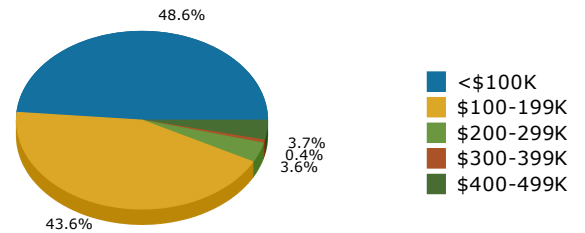

2016 Population by Race

2016 Population by Age

Households

2016 Home Value

2016-2021 Annual Growth Rate

Household Income

Source: U.S. Census Bureau, Census 2010 Summary File 1. Esri forecasts for 2016 and 2021.