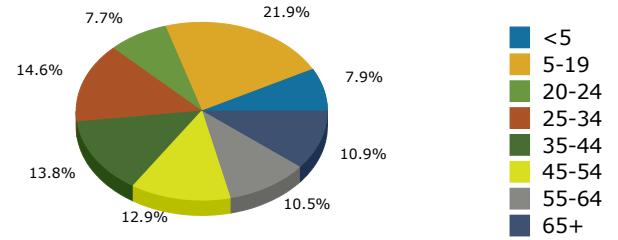

2016 Population by Race

2016 Population by Age

Households

2016 Home Value

2016-2021 Annual Growth Rate

Household Income

Source: U.S. Census Bureau, Census 2010 Summary File 1. Esri forecasts for 2016 and 2021.